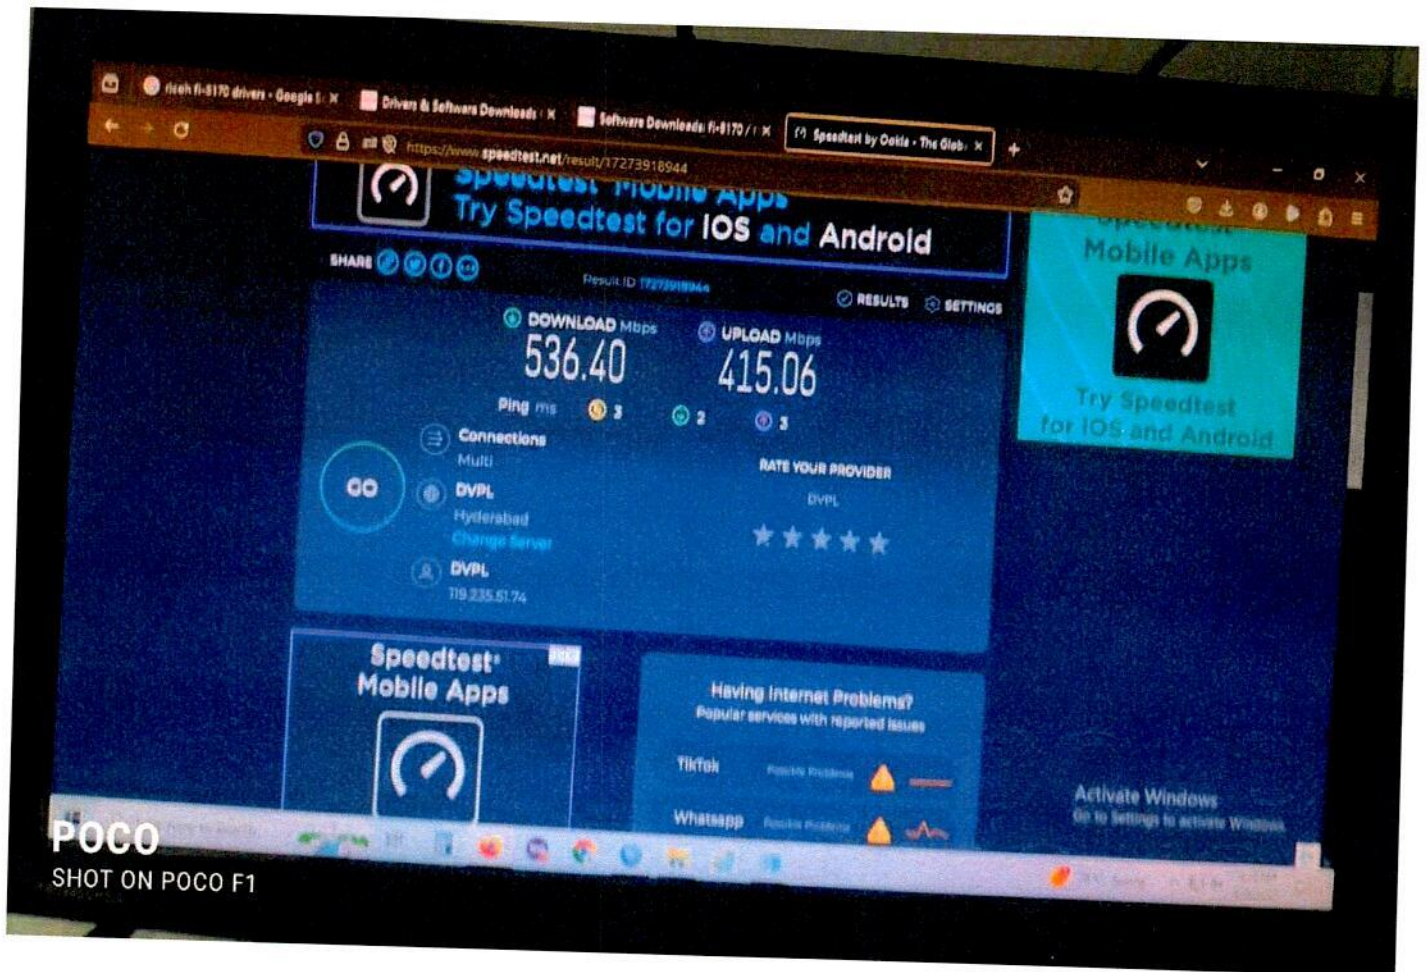

KASIREDDY NARAYA NREDDY COLLEGE OF ENGINEERING & RESEARCH.

(Approved by AICTE & Affiliated to JNTUH)
Abdullapur (V), Abdullapurmet (M), R.R Dist, 501505, Telangana, INDIA.
Email : principal@knrcer.ac.in ; website: www.knrcer.ac.in

INTERNET SPEED

PRINCIPAL
KASIREDDY NARAYA NREDDY COLLEGE
OF ENGINEERING AND RESEARCH
Abdullapur (V), Abdullapurmet (M),
R.R. District-501 505.